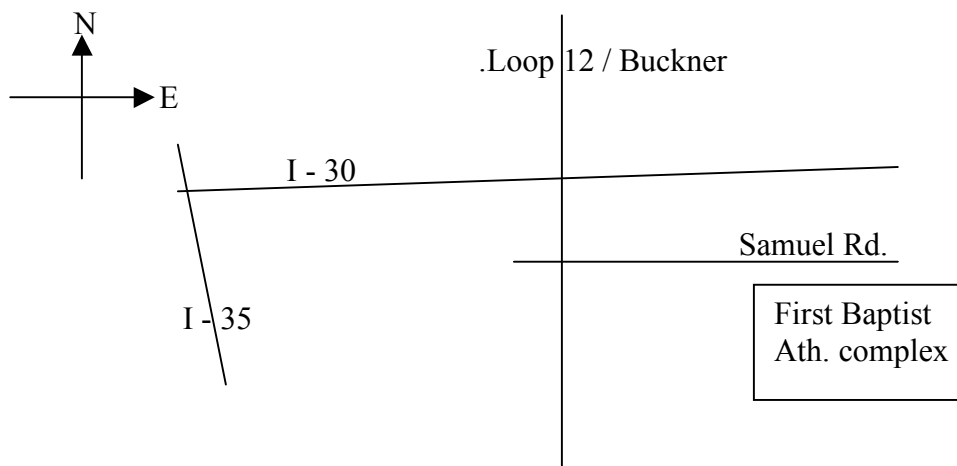

Bishop Dunne Boys Wrestling

January 29 and 31 at First Baptist

- Bus leaves Bishop Dunne at 4:30 pm.
- Schedule: 3:15 – 4:15 pm Study Hall room 304
Weigh In at 5:00 pm
Wrestling starts at 6:00 pm

Varsity: Mathews, Evetts, Harrington, Burleson, Clark,

Helpers/Managers: A. Herrera, Maggio
Student Trainer: Kreis

- Bring plenty of water and healthy snacks.
- **Thank you to the Burleson family for furnishing the healthy snacks and Gatorade/Water for the last wrestling match.**
- Estimated time of returning to Bishop Dunne is 9:00pm, Wrestlers will call parents if we return earlier or later
- Directions to First Baptist Athletic complex: Interstate 35 north to Interstate 30 East, Exit Loop 12/Buckner and take a right going south, quickly get in the left lane and take a left at Samuel Rd. and the complex is on the right.